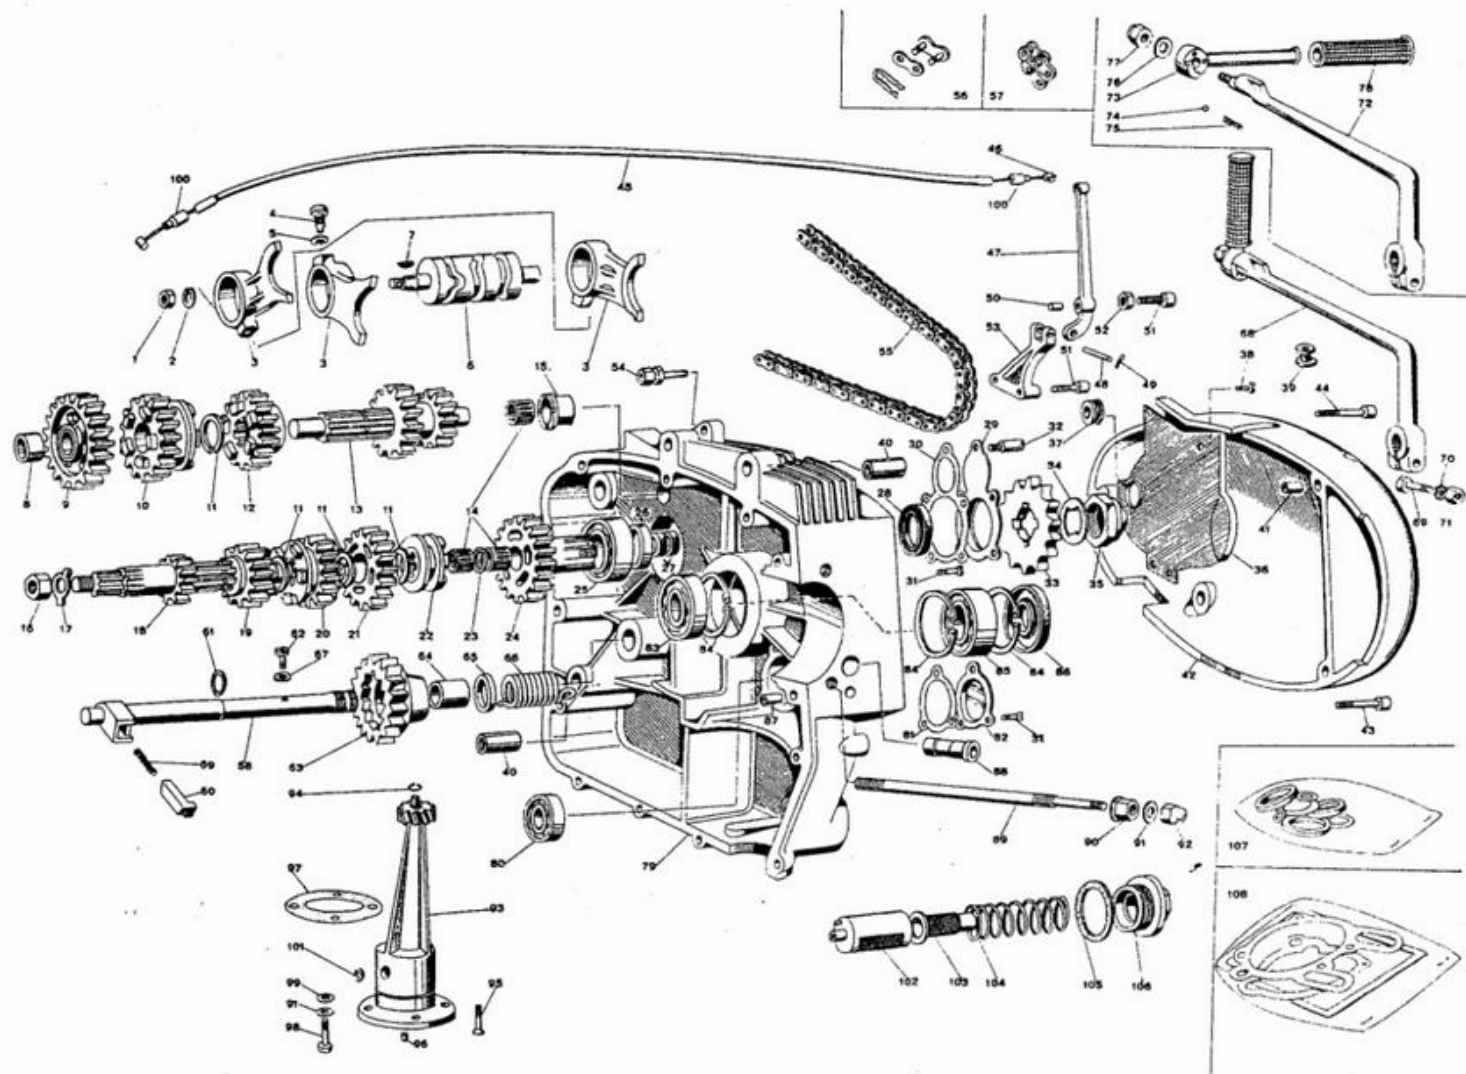

*Supplied only with 3952/125. 3952/250.

125cc and 250cc Barracuda

Engine Parts

Table #3

Ref. No.	Part No. 125cc	Part No. 250cc	Description	Ref. No.	Part No. 125cc	Part No. 250cc	Description
1	UI 315	UI 315	Nut	35	2533	2533	Nut
2	2558	2558	Lock washer	36	3646	3646	Cover
3	2350	2350	Shifting fork	37	2807	2807	Rubber ring
4	2440	2440	Bolt	38	DT 49	DT 49	Screw (5x8)
5	2441	2441	Washer	39	2572	2572	Rubber ring
6	3966	3966	Desmodromic shaft	40	2380	2380	Centering bushing
7	2368	2368	Woodruf key	41	2383	2383	Centering bushing
8	3246	3246	Bushing	42	3941	3941	L. H. cover
9	3651	3651	1st gear	43	MU 1224	MU 1224	Allen screw (6x30)
10	3963	3963	2nd gear	44	MU 1229	MU 1229	Allen screw (6x40)
11	2535	2535	Seeger ring	45	3716/2	3716/2	Clutch cable
12	3964	3964	3rd gear	46	M 277	M 277	Nipple
13	3962	3962	Secondary shaft	47	2234/1	2234/1	Clutch lever
14	3917	3917	Roller cage	48	2236	2236	Pin
15	3930	3930	Steel bushing	49	MU-305	MU-305	Cotter pin
16	2092	2092	Nut	50	2235/1	2235/1	Roller (7x10)
17	2102	2102	Washer	51	MU 8034	MU 8034	Allen screw (6x20)
18	3957	3957	Primary shaft	52	2506	2506	Locking nut
19	3958	3958	2nd gear	53	3608	3608	Lever support
20	3959	3959	3rd gear	54	CS 229	CS 229	Cable adjuster
21	3960	3960	4th gear	55	H 8156/4	H 8156/4	Chain (108)
22	3965	3965	5th gear sliding	56	SD 152	SD 152	Master link
23	2881/1	2881/1	Spacer	57	SD 152/A	SD 152/A	1 1/2 link
24	3961	3961	5th gear	58	3970	3970	Starter shaft
25	3928	3928	Bearing	59	3609/1	3609/1	Spring
26	3931	3931	Spacer	60	3612/1	3612/1	Bowl
27	2531	2531	Oil seal	61	3874	3874	Oil seal
28	MU 744	MU 744	Oil seal	62	B-1136	B-1136	Screw (5x12)
29	3929	3929	Oil seal plate	63	3616/1	3616/1	Starter gear
30	2433	2433	Gasket	64	3618	3618	Bushing
31	2436	2436	Screw (5x12)	65	3971	3971	Spacer
32	3944	3944	Special stud	66	3610	3610	Spring
33	3790 (T 15)	2031	Counter shaft spro.	67	MU 7559	MU 7559	Washer
34	2534	2534	Washer	68	SD 365	SD 365	Kick starter pedal