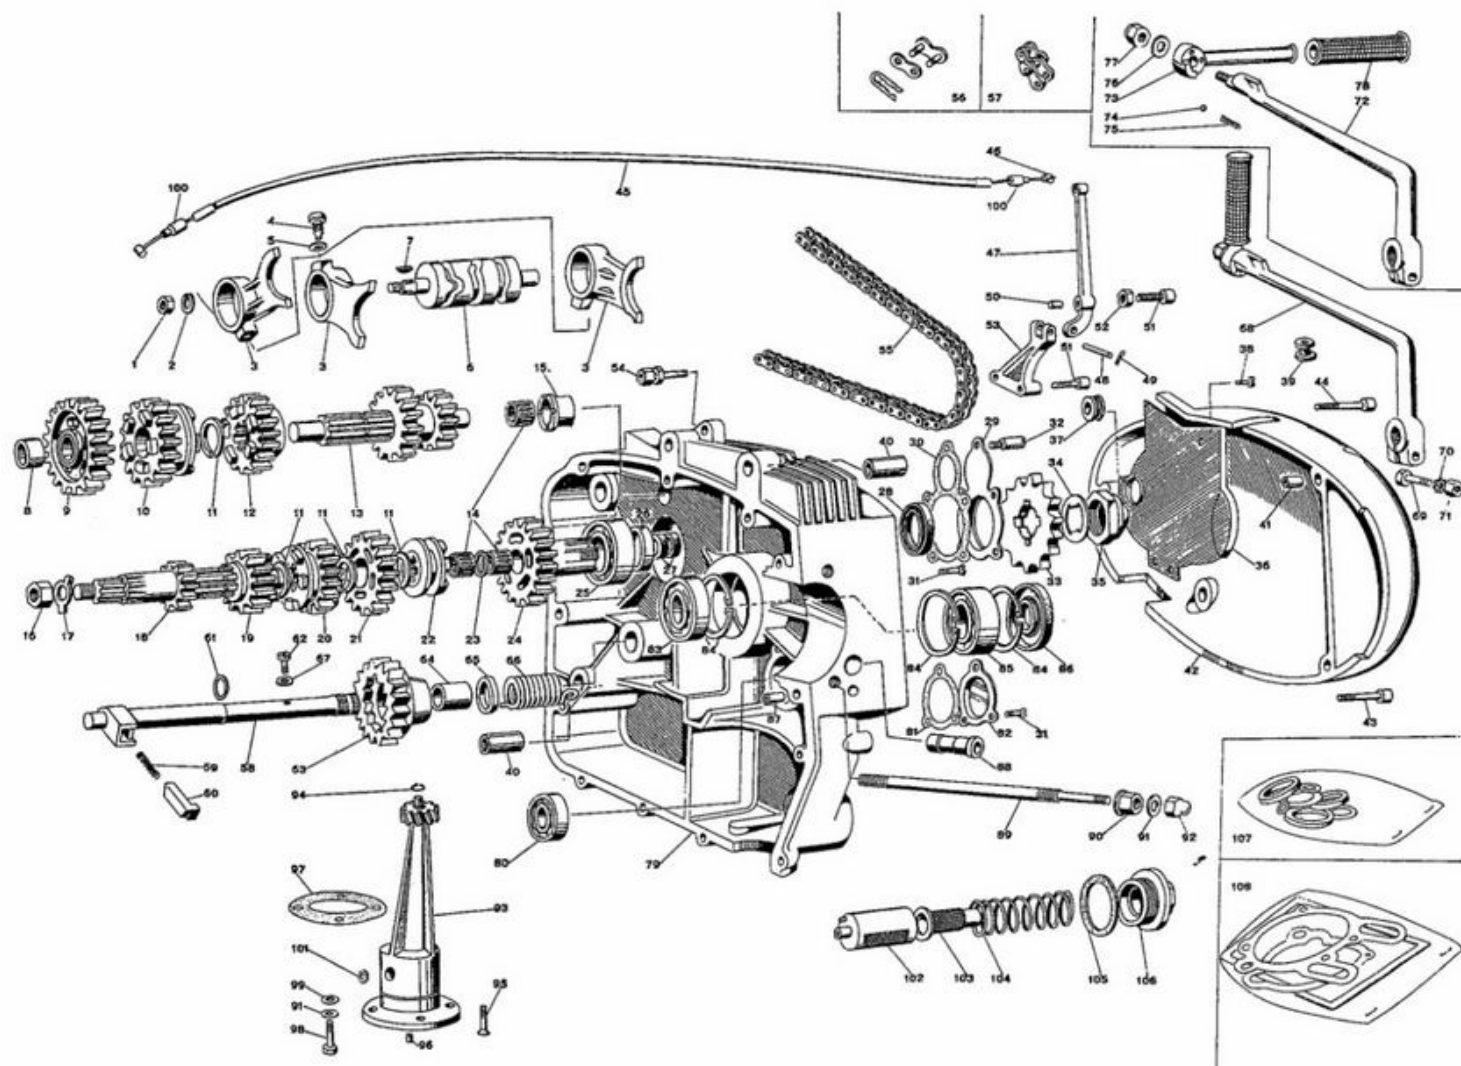

125cc and 250cc Barracuda

Engine Parts

Table #3

Ref. No.	Part No. 125cc	Part No. 250cc	Description	Ref. No.	Part No. 125cc	Part No. 250cc	Description
1	UI 315	UI 315	Nut	35	2533	2533	Nut
2	2558	2558	Lock washer	36	3646	3646	Cover
3	2350	2350	Shifting fork	37	2807	2807	Rubber ring
4	2440	2440	Bolt	38	DT 49	DT 49	Screw (5x8)
5	2441	2441	Washer	39	2572	2572	Rubber ring
6	3966	3966	Desmodromic shaft	40	2380	2380	Centering bushing
7	2368	2368	Woodruf key	41	2383	2383	Centering bushing
8	3246	3246	Bushing	42	3941	3941	L. H. cover
9	3651	3651	1st gear	43	MU 1224	MU 1224	Allen screw (6x30)
10	3963	3963	2nd gear	44	MU 1229	MU 1229	Allen screw (6x40)
11	2535	2535	Seeger ring	45	3716/2	3716/2	Clutch cable
12	3964	3964	3rd gear	46	M 277	M 277	Nipple
13	3962	3962	Secondary shaft	47	2234/1	2234/1	Clutch lever
14	3917	3917	Roller cage	48	2236	2236	Pin
15	3930	3930	Steel bushing	49	MU-305	MU-305	Cotter pin
16	2092	2092	Nut	50	2235/1	2235/1	Roller (7x10)
17	2102	2102	Washer	51	MU 8034	MU 8034	Allen screw (6x20)
18	3957	3957	Primary shaft	52	2506	2506	Locking nut
19	3958	3958	2nd gear	53	3608	3608	Lever support
20	3959	3959	3rd gear	54	CS 229	CS 229	Cable adjuster
21	3960	3960	4th gear	55	H 8156/4	H 8156/4	Chain (108)
22	3965	3965	5th gear sliding	56	SD 152	SD 152	Master link
23	2881/1	2881/1	Spacer	57	SD 152/A	SD 152/A	1 1/2 link
24	3961	3961	5th gear	58	3970	3970	Starter shaft
25	3928	3928	Bearing	59	3609/1	3609/1	Spring
26	3931	3931	Spacer	60	3612/1	3612/1	Bowl
27	2531	2531	Oil seal	61	3874	3874	Oil seal
28	MU 744	MU 744	Oil seal	62	B-1136	B-1136	Screw (5x12)
29	3929	3929	Oil seal plate	63	3616/1	3616/1	Starter gear
30	2433	2433	Gasket	64	3618	3618	Bushing
31	2436	2436	Screw (5x12)	65	3971	3971	Spacer
32	3944	3944	Special stud	66	3610	3610	Spring
33	3790 (T 15)	2031	Counter shaft spro.	67	MU 7559	MU 7559	Washer
34	2534	2534	Washer	68	SD 365	SD 365	Kick starter pedal