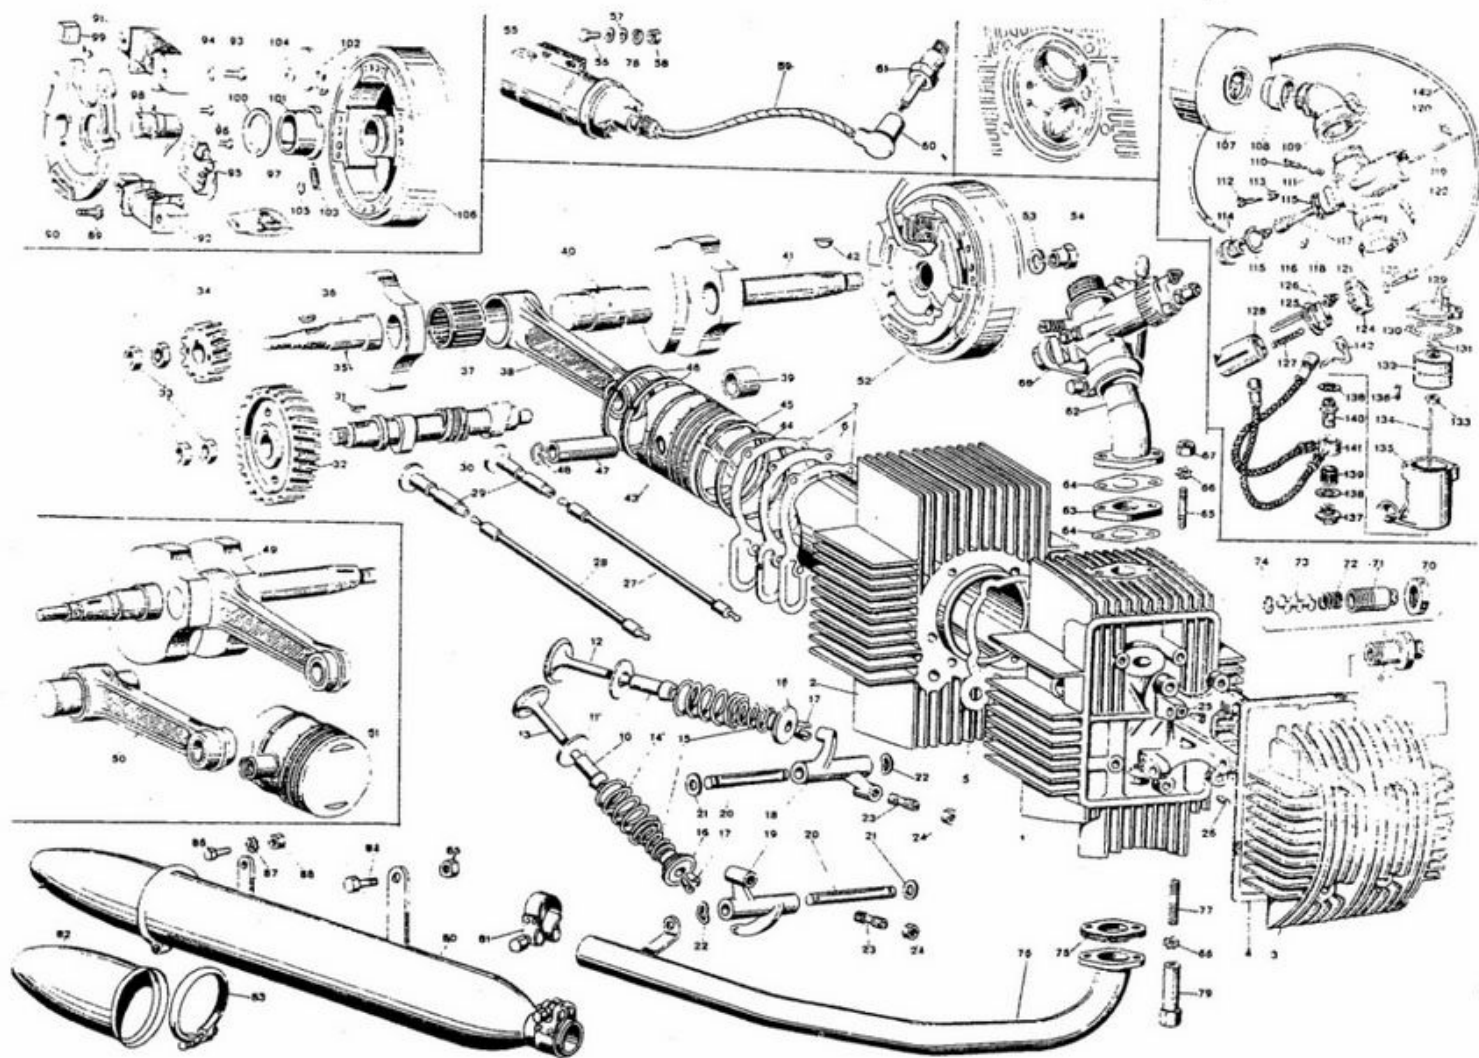

125cc and 250cc Barracuda

Engine Parts

Table #1

Ref. No.	Part No. 125cc	Part No. 250cc	Description	Ref. No.	Part No. 125cc	Part No. 250cc	Description
125	DE 3584	DE 3584	Chamber cover				
126	DE 3570	DE 3570	Clip				
127	DE 2372	DE 2372	Spring				
128	4361/60	DE 4361/80	Slide				
129	DE 4100	DE 4100	Float bowl cover				
130	DE 1414	DE 1414	Gasket				
131	DE 1452	DE 1452	Clip				
132	DE 2189	DE 2189	Float bowl				
133	DE 3170	DE 3170	Nut				
134	DE 2117	DE 2117	Needle				
135	DE 4891	DE 4891	Float bowl body				
136	DE 1580	DE 1580	Screw				
137	DE 1494	DE 1494	Plug				
138	DE 1416	DE 1416	Gasket				
139	DE 1419	DE 1419	Filter				
140	DE 3169	DE 3169	Needle seat				
141	3522	3522	2 way fuel line				
142	DE 5670	DE 5670	Lock plate				
143	3714/2	3714/2	Throttle cable