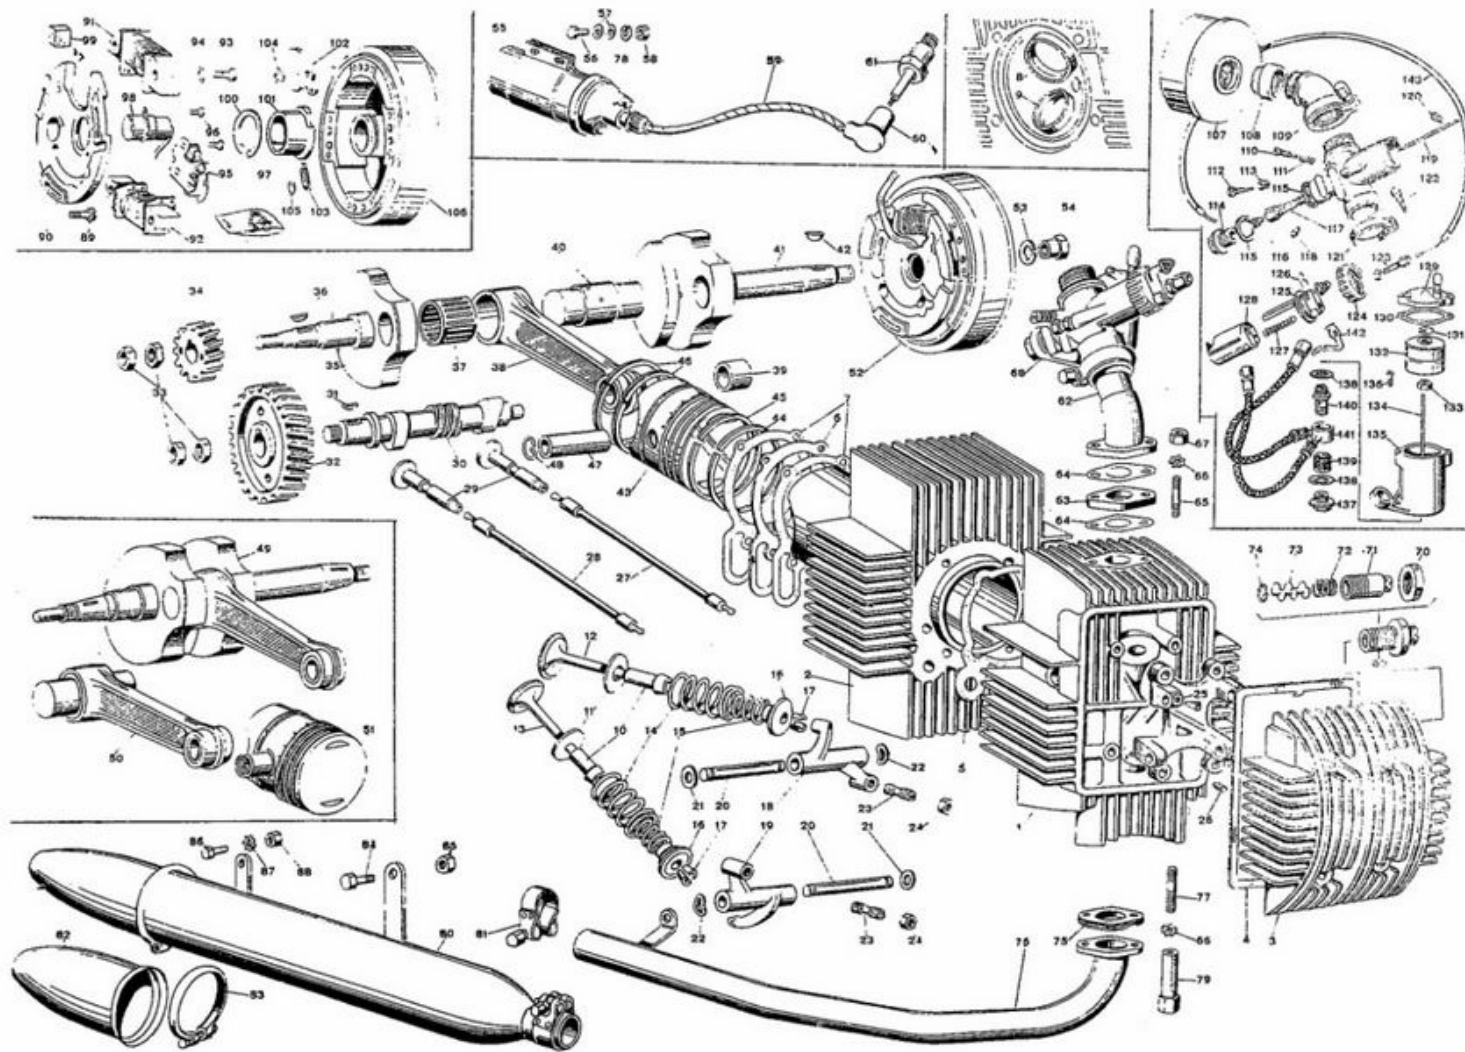

SOLE U.S. IMPORTERS AND DISTRIBUTORS OF BENELLI MOTORCYCLES / PIRELLI TIRES / AGV AND COSMO HELMETS

125cc and 250cc Barracuda

Engine Parts

Table #1

Ref. No.	Part No. 125cc	Part No. 250cc	Description	Ref. No.	Part No. 125cc	Part No. 250cc	Description
1	2838/1	3922	Cylinder head	31	MU 164	MU 164	Woodruf key
2	3791/1	3937	Cylinder	32	3656	3656	Cam gear
3	2420/2	2420/2	Cover	33	2313	2313	Nut
4	2421	2421	Gasket	34	2311/M	2311/M	Pinion
5	3934	3934	Cylinder head gasket	35	3994	3954	R. H. half crank shaft
6	2377	3935	Base gasket	36	MU 8024	MU 8024	Woodruf key
7	3875	3936	Paper gasket	37	3829/A	3829/A	Roller cage complete
8	3665	2826	Intake valve seat	38	3442	3909	Connecting rod
9	3822	2837	Exhaust valve seat	39	3238	3924	Piston pin bushing
10	3204	3823	Valve guide	40	3434	3724	Crank pin
11	3203	3203	Lower plate	41	3995	3955	L. H. crank shaft
12	2839/O	3824	Intake valve	42	MU 3817	MU 3817	Woodruf key
13	2840/O	3825	Exhaust valve	43*	3696	3905	Piston std.
14	3208	3208	Outer valve spring	44*	2894	3906	Piston ring
15	3269	3269	Inner valve spring	45*	2894/1	3906/1	Special piston ring
16	3202	3202	Upper plate	46*	2310/O	3908	Oil ring
17	3201	3317	Valve keeper	47	2896	3925	Piston ring
18	3205	3205	Int. rocker arm	48	2892	2892	Circlip
19	3206	3206	Exh. rocker arm	49	3993	3953	Crank shaft
20	3199	3199	Rocker arm shaft	50	SD 4	SD 591	Lower end
21	3276	3276	Trust washer	51*	3696/C	3905/C	Piston complete
22	3275	3275	Spring washer	52**	SD 595	SD 596	Flywheel magneto
23	3366	3366	Adjuster	53	MU 9321	MU 9321	Lock washer
24	3367	3367	Adjuster nut	54	4066	4066	Flywheel nut
25	3198	3198	Support	55	I 9161	I 9161	H. T. coil
26	2656	2656	Locking screw	56	2522	2522	Screw 5 x 14
27	2819	2819	Intake push rod	57	MU 7559	MU 7559	Flat washer
28	2818	2818	Exhaust push rod	58	MU 3873	MU 3873	Nut
29	2871	2871	Cam follower	59	G 25	G 25	Spark plug wire
30	4034	4034	Cam shaft	60	G 7096	G 7096	Spark plug cup