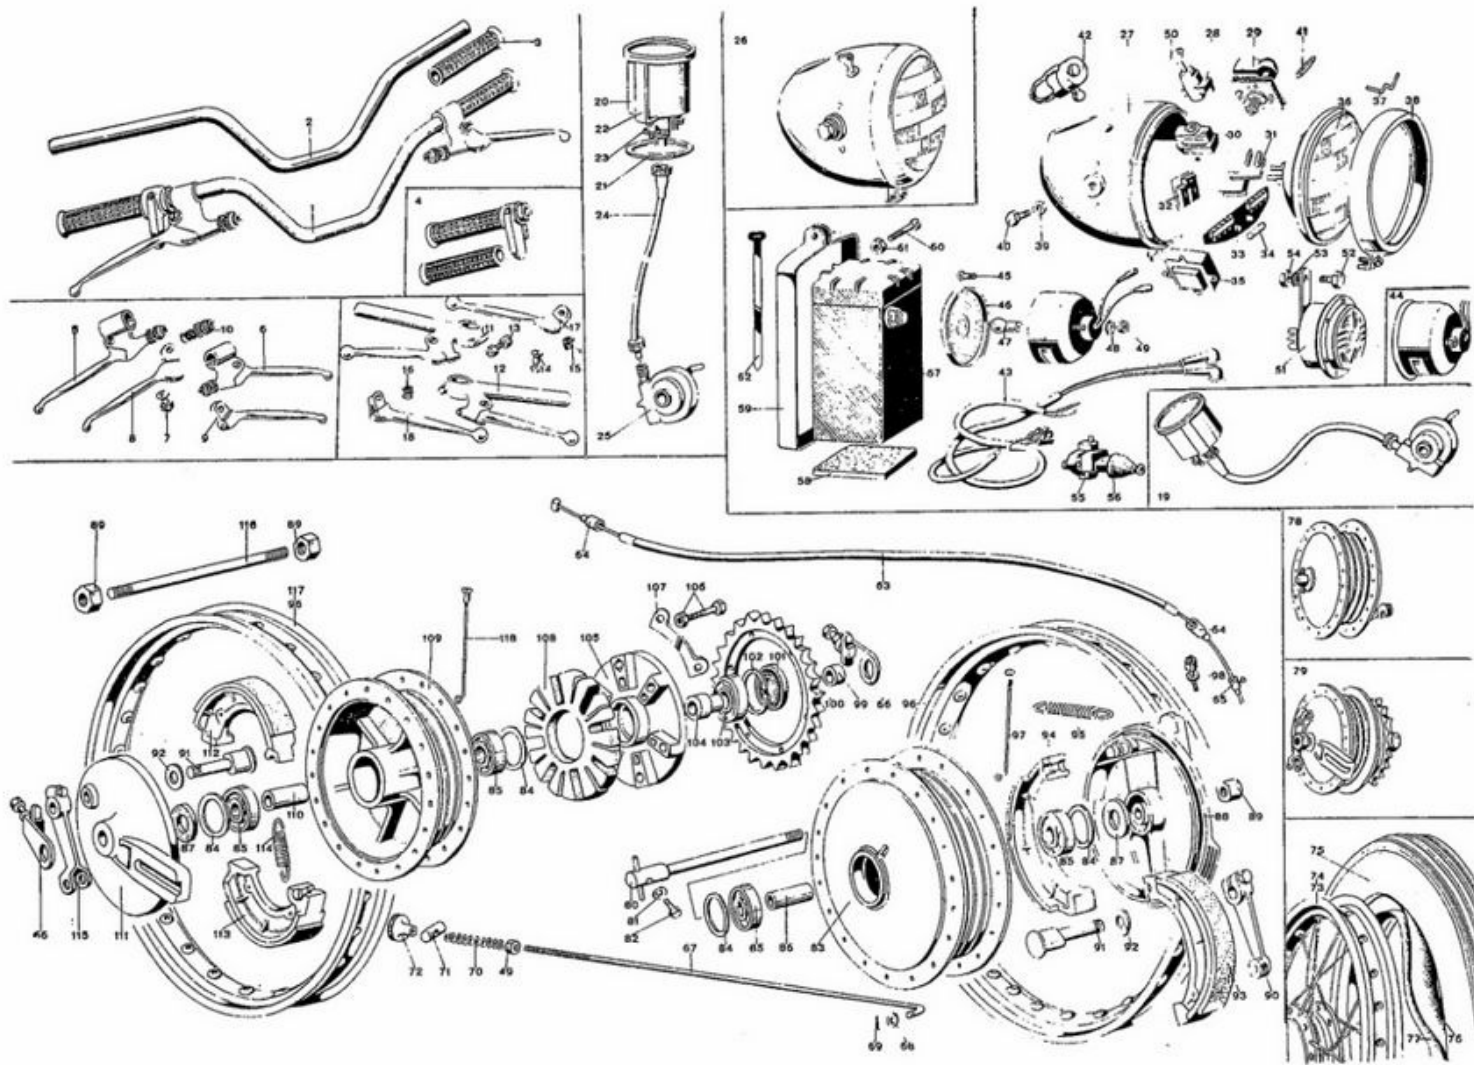

125cc and 250cc Barracuda

Frame Parts

Table #5

Ref. No.	Part No. 125cc	Part No. 250cc	Description	Ref. No.	Part No. 125cc	Part No. 250cc	Description
1	M 216	M 216	Handlebar complete	35	4086/F	4086/F	Impedance
2	M 216/A	M 216/A	Handlebar bare	36	4086/G	4086/G	Seal beam
3	G 340/C	G 340/C	Rubber grip set	37	I 9247/1F	I 9247/1F	Clip
4	L 376/1C	L 376/1C	Twist grip	38	M 245/G	M 245/G	H. light rim
5	G 260	G 260	Brake lever support	39	MU 612	MU 612	Washer
6	G 261	G 261	Clutch lever support	40	UI 7558	UI 7558	Bolt
7	G 206/4	G 206/4	Bolt	41	H 8246/1A	H 8246/1A	Bulb (15 w.)
8	G 206/2	G 206/2	Brake lever	42	M 245/A	M 245/A	Dimmer switch
9	G 206/3	G 206/3	Clutch lever	43	4086/H	4086/H	Wiring harness
10	G 206/6	G 206/6	Cable adjuster	44	4110	4110	Tail light complete
11	4105	4105	R. H. handlebar	45	4110/A	4110/A	Screw
12	4105/1	4105/1	L. H. handlebar	46	4110/B	4110/B	Tail light lens
13	4105/A	4105/A	Bolt	47	G 213/3A	G 213/3A	Bulb (3-15W)
14	4105/B	4105/B	Bolt	48	MU 432	MU 432	Lock washer
15	4105/C	4105/C	Spring	49	MU 280	MU 280	Nut
16	4105/1A	4105/1A	Spring	50	4086/I	4086/I	Ignition key
17	4105/D	4105/D	Brake lever	51	L 3217	L 3217	Horn
18	4105/1B	4105/1B	Clutch lever	52	MU 614	MU 614	Bolt
19	4092	4092	Speedometer comp.	53	MU 589	MU 589	Lock washer
20	H 8492/A	H 8492/A	Speedometer head	54	MU 187	MU 187	Nut
21	GN 106	GN 106	Gasket	55	4111	4111	Stop light switch
22	GN 106/A	GN 106/A	Bracket	56	I 9211/1	I 9211/1	Cap
23	GN 106/C	GN 106/C	Special nut	57	4081	4081	Battery
24	4092/A	4092/A	Speedometer cable	58	2599	2599	Felt
25	4092/B	4092/B	Speedometer drive	59	3687	3687	Battery strap
26	4086	4086	Head light complete	60	2612	2612	Screw (5x25)
27	4086/A	4086/A	H. light shell	61	MU 3873	MU 3873	Nut
28	4086/B	4086/B	Ignition switch	62	L 478	L 478	Strap
29	4086/C	4086/C	Light switch	63	3715/2	3715/2	Brake cable
30	H 8540/B	H 8540/B	Bulb holder	64	G 364	G 364	Cap
31	4086/D	4086/D	Rectifier	65	M 277	M 277	Clamp
32	M 245/H	M 245/H	Seal beam plug	66	M 86	M 86	Chain tensioner
33	4086/E	4086/E	Wire connector	67	3683	3683	Brake rod
34	G 235/E	G 235/E	Fuse (15 amp.)	68	MU 332	MU 332	Flat washer