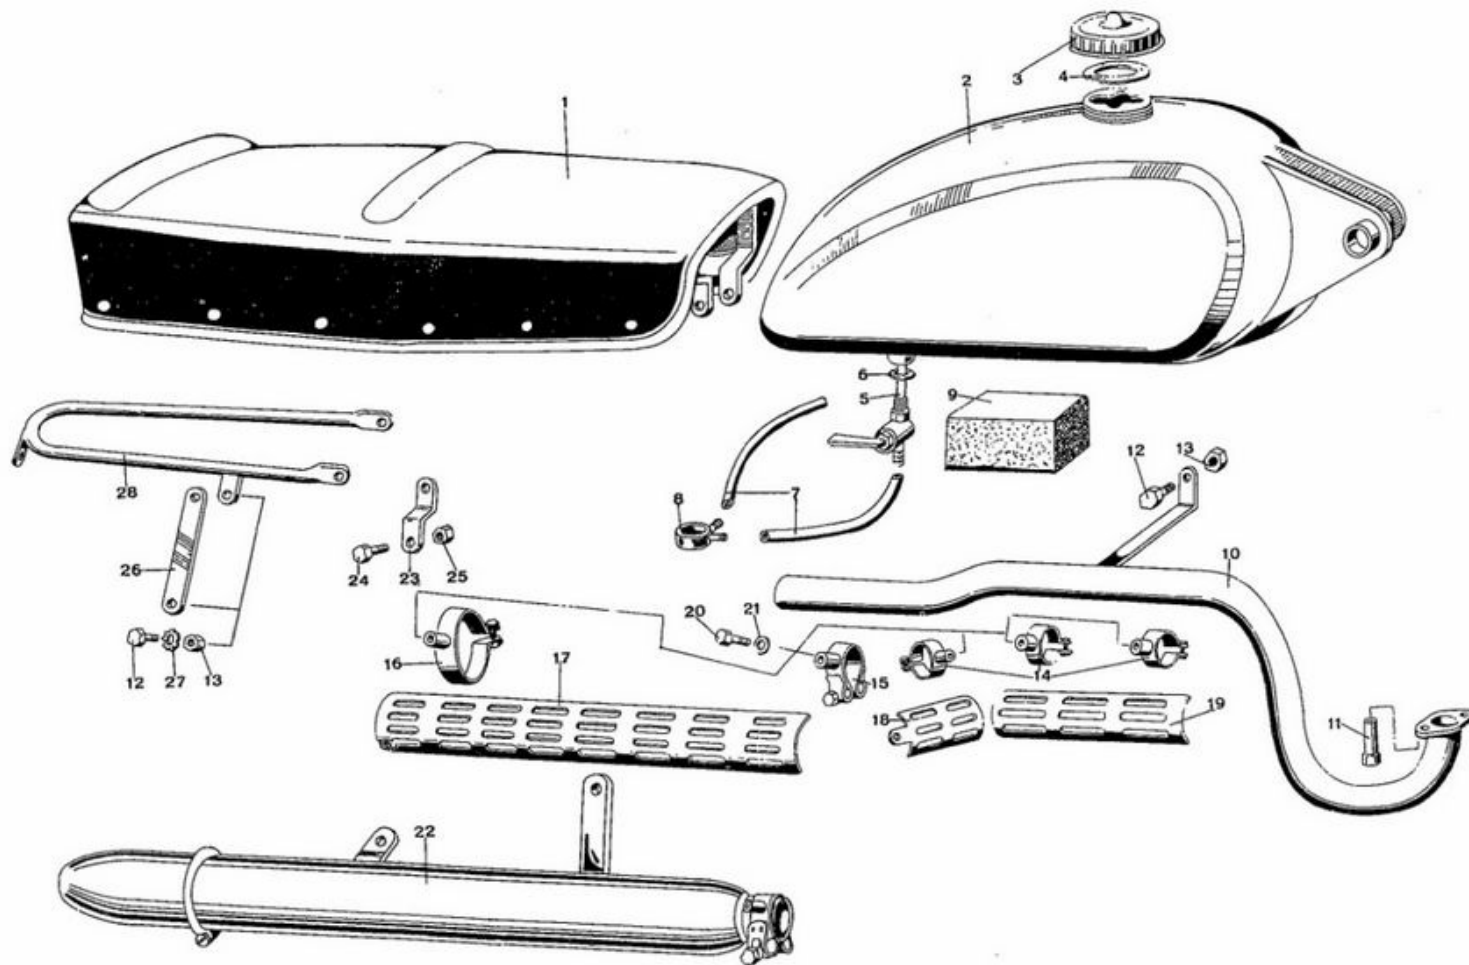

PARTS FOR CALIFORNIA TYPES DIFFERENT FROM REGULAR BARRACUDA

250cc

Table #6

Ref. No.	Part No.	Description
1	4094/2	Seat
2	4122	Fuel tank
3	4122/A	Cap
4	4093/B	Gasket
5	4123	Petcock
6	L 425	Gasket
7	G 7187/3	Fuel line
8	3522/1	Fuel line connector
9	M 275	Felt
10	4124	High exhaust pipe
11	4062	Special nut
12	MU 614	Bolt
13	MU 187	Nut
14	4059	Clamp
15	4061	Small clamp
16	4060	Large clamp
17	M 130	Large shield
18	M 135	Short shield
19	M 134	Long shield
20	MU 324	Bolt
21	MU 332	Washer
22	4095/1	Muffler
23	4064	Front bracket
24	M 129	Bolt
25	G 7929	Nut
26	4065	Rear bracket
27	MU 589	Lock washer
28	4088/1	Fender support