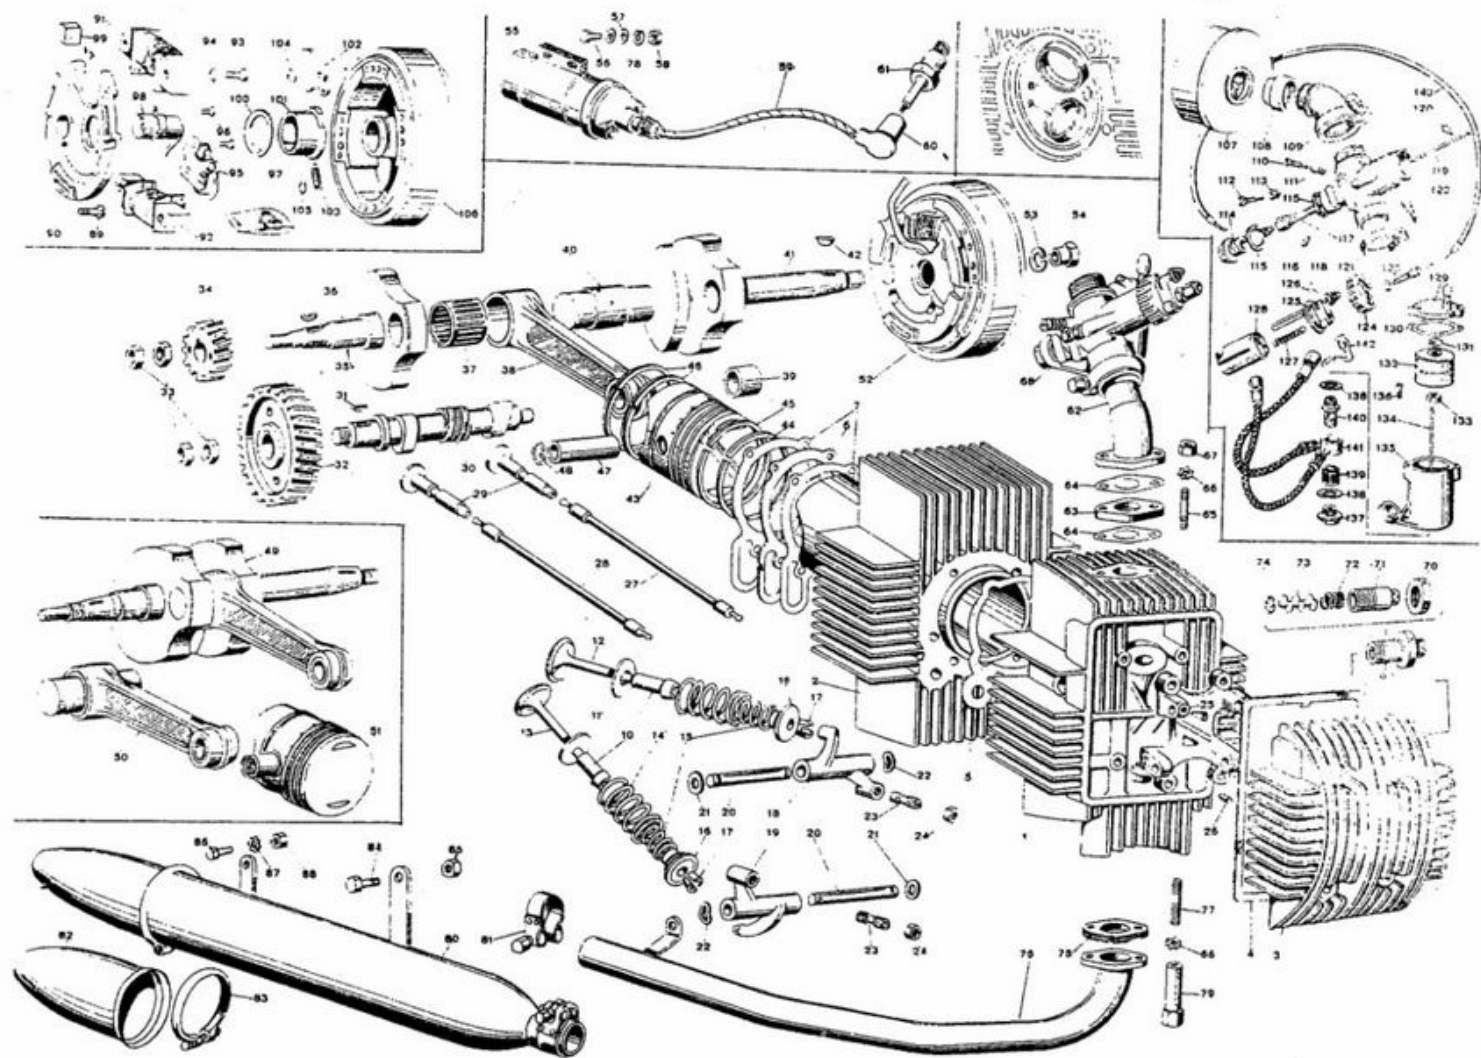

125cc and 250cc Barracuda

Engine Parts

Table #1

Ref. No.	Part No. 125cc	Part No. 250cc	Description	Ref. No.	Part No. 125cc	Part No. 250cc	Description
61	H 8508	H 8508	Spark plug	93	SD 551/G	SD 551/G	Screw
62	2866	3921	Intake manifold	94	1984/H	1984/H	Washer
63	2688	3927	Insulating flange	95	SD 5/B	SD 5/B	Point
64	2543	2543	Gasket	96	G 221/3	G 221/3	Screw
65	2695	2695	Stud	97	G 221/5	G 221/5	Screw and washer set
66	MU 432	MU 432	Lock washer	98	1984/F	1984/F	Condenser
67	2511	2511	Nut	99	SD 551/E	SD 551/E	Grease felt
68*	DE 4115	DE 4119	Carburetor	100	SD 5/D	SD 5/D	Clip
69	SD 3	SD 3	Breather complete	101	SD 5/C	SD 5/CA	Cam
70	2698	2698	Ring	102	I 9158/G	I 9158/G	Plate
71	2697	2697	Breather body	103	SD 5/E	SD 5/E	Spring
72	2700	2700	Spring	104	I 9158/I	I 9158/I	Clip
73	2699	2699	Breather plate	105	I 9158/L	I 9158/L	Clip
74	2696	2696	Clip	106	SD 595/A	SD 592/A	Flywheel
75	2473	2473	Exh. pipe gasket	107	10065/F35/1	DE10029/F20/1	Air filter
76	4102	4102	Exhaust pipe	108		DE 1716	Spacer
77	2542	2542	Stud	109	1701/C	DE 1701/C	Elbow with clamp
78	L 11	L 11	Lock washer	110	DE 2115	DE 2115	Mixture adj. screw
79	2550	2550	Special nut	111	DE 1411	DE 1411	Spring
80	4095	4095	Muffler	112	DE 1095	DE 1095	Slide Stop screw
81	SD 167	SD 167	Clamp	113	DE 1096	DE 1096	Nut
82	SD 306/A	SD 306/A	Muffler tail	114	DE 2086	DE 2086	Plug
83	H 8504/B	H 8504/B	Tail clamp	115	DE 1382	DE 1382	Gasket
84	M 129	M 129	Allen screw (10x6)	116	1486/95	DE 1486/100	Main jet
85	MU 7929	MU 7929	Nut	117	2058	DE 3171	Needle jet
86	MU 614	MU 614	Bolt	118	1488/40	DE 1488/45	Minimum jet
87	MU 589	MU 589	Lock Washer	119	2343/10	DE 2343/11	Needle
88	MU 187	MU 187	Nut	120	DE 1407	DE 1407	Clip
89	3594	3594	Allen screw	121	1722	DE 1723	Clamp
90	SD 551/B	SD 551/B	Baking plate	122	DE 1111	DE 1111	Screw
91	SD 593/A	SD 593/A	Light coil	123	DE 1104	DE 1104	Cable Adjuster
92	SD 551/C	SD 551/C	Ignition coil	124	DE 2324	DE 2324	Ring

*Order Pa. Nos. DE 4115 UB22BS -DE 4119 UB24BS2