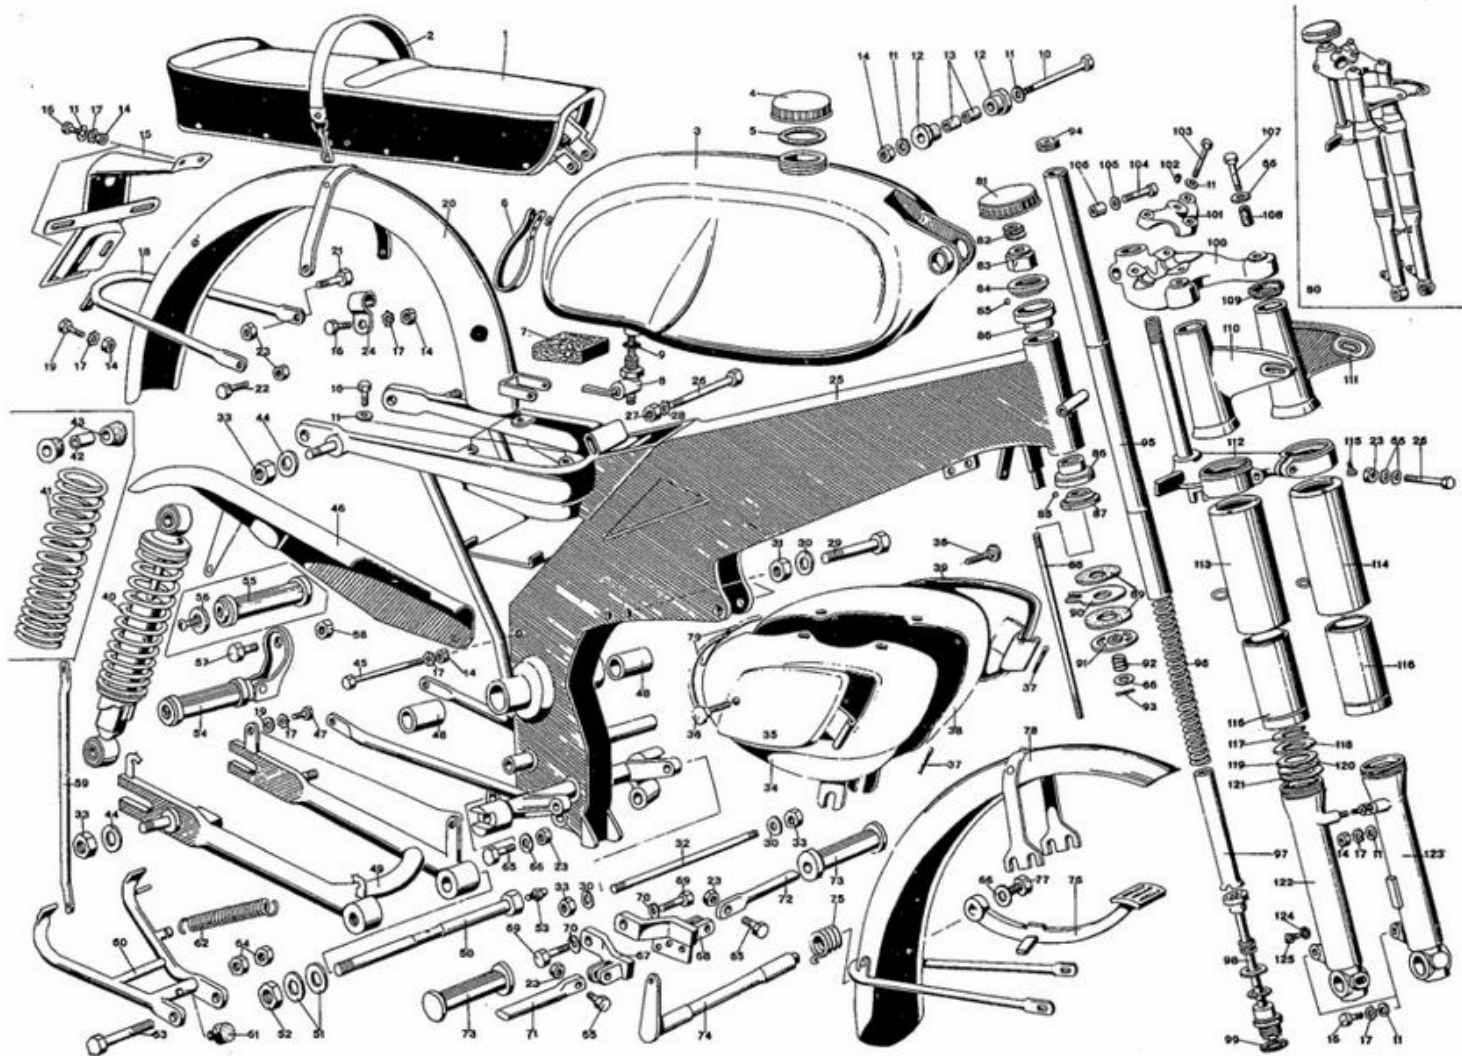

125cc and 250cc Barracuda

Frame Parts

Table #4

Ref. No.	Part No. 125cc	Part No. 250cc	Description	Ref. No.	Part No. 125cc	Part No. 250cc	Description
1	4094	4094	Seat	35	4082/A	4082/A	R. H. tool box cover
2	G 255/1	G 255/1	Seat strap	36	BS 331	BS 331	Knob
3	4093	4093	Fuel tank	37	4082/B	4082/B	Cotter pin
4	4093/A	4093/A	Tank cap	38	4083	4083	L. H. tool box
5	4093/B	4093/B	Gasket	39	4083/A	4083/A	L. H. tool box cover
6	G 7597	G 7597	Rubber strap	40	H 8525	H 8525	Shock absorber
7	3702/1	3702/1	Felt	41	H 8525/A	H 8525/A	Spring
8	4097	4097	Petcock	42	H 8525/B	H 8525/B	Bushing
9	2598	2598	Gasket	43	L 3209/2	L 3209/2	Rubber grommet
10	2525	2525	Bolt (6x105)	44	2517	2517	Washer
11	MU 332	MU 332	Washer	45	3323	3323	Bolt
12	2568	2568	Rubber gromet	46	4090	4090	Chain cover
13	2569	2569	Sleeve	47	MU 324	MU 324	Bolt (6x10)
14	MU 280	MU 280	Nut	48	2162	2162	Bushing
15	M 255	M 255	License plate	49	4041	4041	Swing arm
16	MU 235	MU 235	Bolt (6x12)	50	4042	4042	Shaft
17	MU 432	MU 432	Lock washer	51	2186	2186	Trust washer
18	4088	4088	R. fender bracket	52	2187	2187	Nut
19	MU 84	MU 84	Bolt (6x14)	53	3030	3030	Grease nipple
20	3694/1	3694/1	Rear fender	54	G 229	G 229	Rear foot peg
21	L 840	L 840	Bolt (8x25)	55	G 229/1	G 229/1	Rubber foot peg
22	H 8312	H 8312	Bolt (8x28)	56	G 229/2	G 229/2	Screw and washer
23	MU 187	MU 187	Nut	57	M 129	M 129	Bolt (10x16)
24	3690	3690	Clamp	58	MU 7929	MU 7929	Nut
25	4038	4038	Frame	59	3989	3989	Muffler bracket
26	G 217	G 217	Bolt (8x75)	60	2692	2692	Center stand
27	2379	2379	Nut	61	2595	2595	Rubber plug
28	MU 589	MU 589	Lock washer	62	2600	2600	Spring
29	2545	2545	Bolt (10x50)	63	3688	3688	Bolt
30	MU 1559	MU 1559	Washer	64	CS 431	CS 431	Nut
31	2546	2546	Nut	65	3704	3704	Bolt (8x30)
32	3873	3873	Stud	66	MU 612	MU 612	Washer
33	L 16	L 16	Nut	67	3980	3980	R. H. foot peg support
34	4082	4082	R. H. tool box	68	3981	3981	L. H. foot peg support