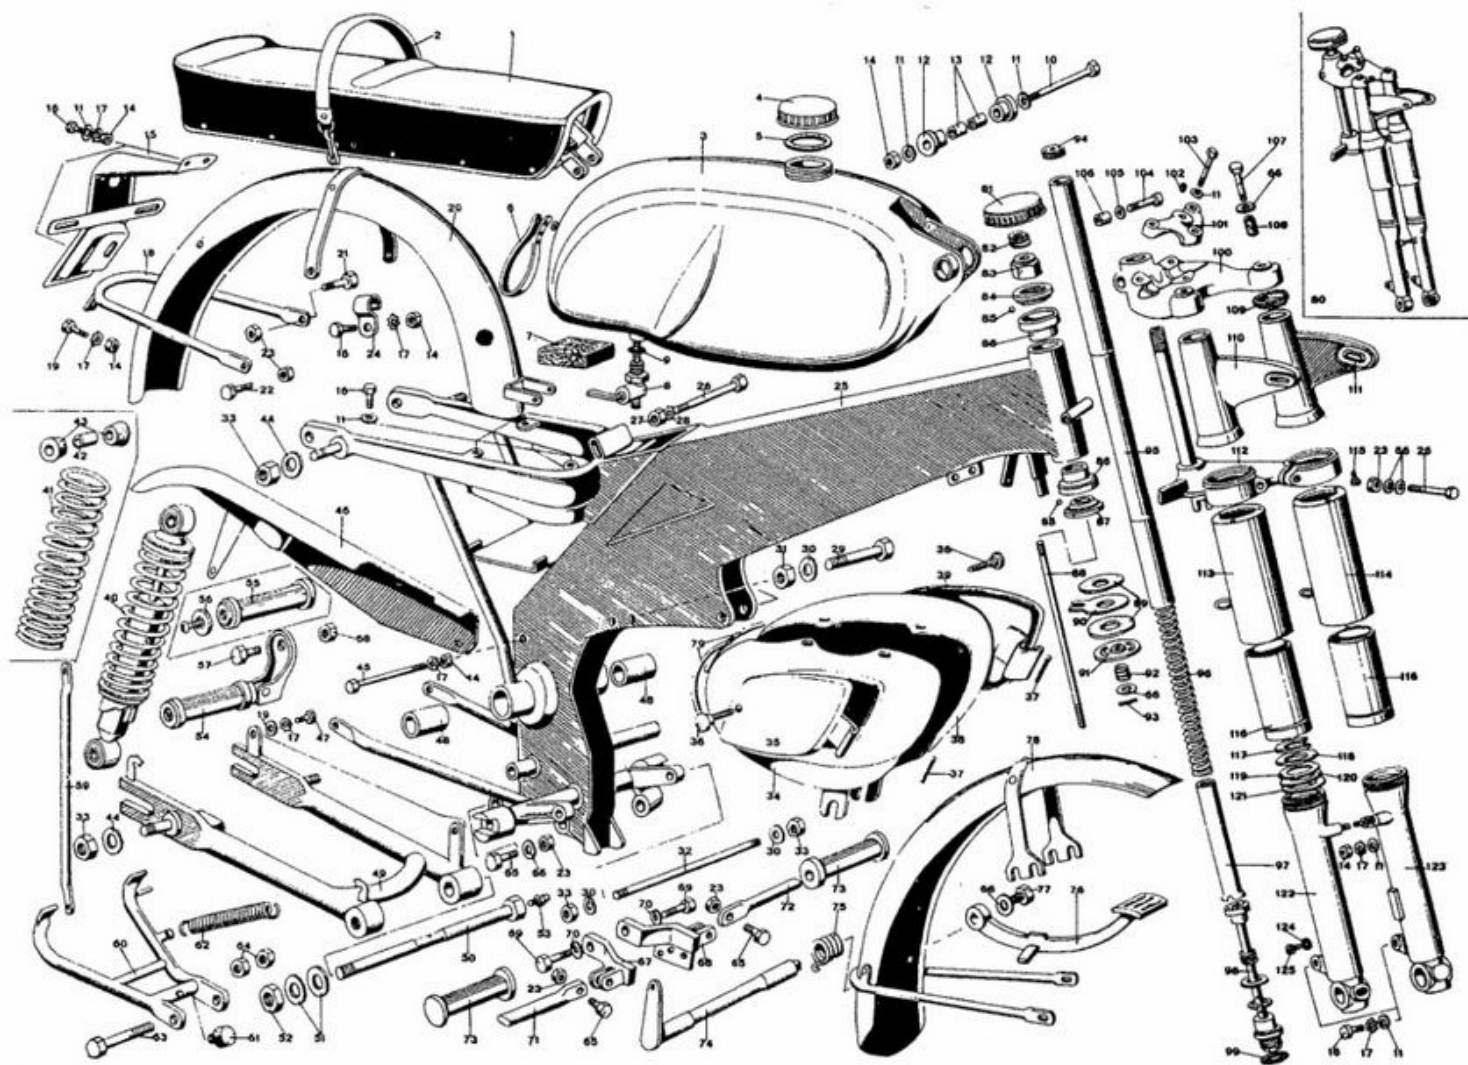

125cc and 250cc Barracuda

Frame Parts

Table #4

Ref. No.	Part No. 125cc	Part No. 250cc	Description	Ref. No.	Part No. 125cc	Part No. 250cc	Description
69	BS 339	BS 339	Bolt (10x35)	101	SD 350	SD 350	Handlebar clamp
70	MU 1555	MU 1555	Lock washer	102	2656	2656	Screw
71	G 164	G 164	R. H. tube	103	H 8103	H 8103	Bolt (6x30)
72	G 165	G 165	L. H. tube	104	H 8541	H 8541	Bolt (7x32)
73	L 378	L 378	Rubber foot peg	105	2632	2632	Washer
74	3680	3680	Rear brake shaft	106	SD 314	SD 314	Special nut
75	2581	2581	Spring	107	SD 311	SD 311	Bolt
76	2504/1	2504/1	Rear brake lever	108	SD 312	SD 312	Rubber grommet
77	MU 614	MU 614	Bolt (8x16)	109	SD 333	SD 333	Rubber ring
78		4096	Front fender (inox)	110	SD 334/DMA	SD 334/DMA	R. H. light support
78/A	3695/1		Front fender (inox)	111	SD 334/SMA	SD 334/SMA	L. H. light support
79	BS 3378	BS 3378	Gasket	112	SD 318	SD 318	Lower bracket
80	SD 310/MA	SD 310/MA	Front fork	113	SD 335/D	SD 335/D	R. H. dust cover
81	SD 327	SD 327	Knob	114	SD 335/S	SD 335/S	L. H. dust cover
82	SD 327/A	SD 327/A	Spring	115	DT 49	DT 49	Screw (5x8)
83	SD 323	SD 323	Nut	116	SD 336	SD 336	Chrome cover
84	2575	2575	Upper cone	117	SD 339	SD 339	Clip
85	MU 185	MU 185	Ball 3/16	118	SD 340	SD 340	Upper washer
86	2574	2574	Steering cap	119	SD 341	SD 341	Felt
87	2573	2573	Lever cone	120	SD 342	SD 342	Lower washer
88	SD 329	SD 329	Rod	121	SD 343	SD 343	Oil seal
89	SD 324	SD 324	Fiber washer	122	SD 337/D	SD 337/D	R. H. wheel support
90	SD 325	SD 325	Fork type plate	123	SD 337/S	SD 337/S	L. H. wheel support
91	SD 326	SD 326	Threaded washer	124	L 419	L 419	Gasket
92	3727	3727	Spring	125	SD/338	SD/338	Screw (6x5)
93	L 305	L 305	Cotter pin				
94	SD 344	SD 344	Plug				
95	SD 345/A	SD 345/A	Fork tube				
96	SD 348/A	SD 348/A	Spring				
97	SD 349/A	SD 349/A	Lower tube				
98	SD 346/A	SD 346/A	Hydraulic unit				
99	SD 347	SD 347	Gasket				
100	SD 354	SD 354	Upper bracket				
100/A	SD 317	SD 317	Upper bracket for low handlebar